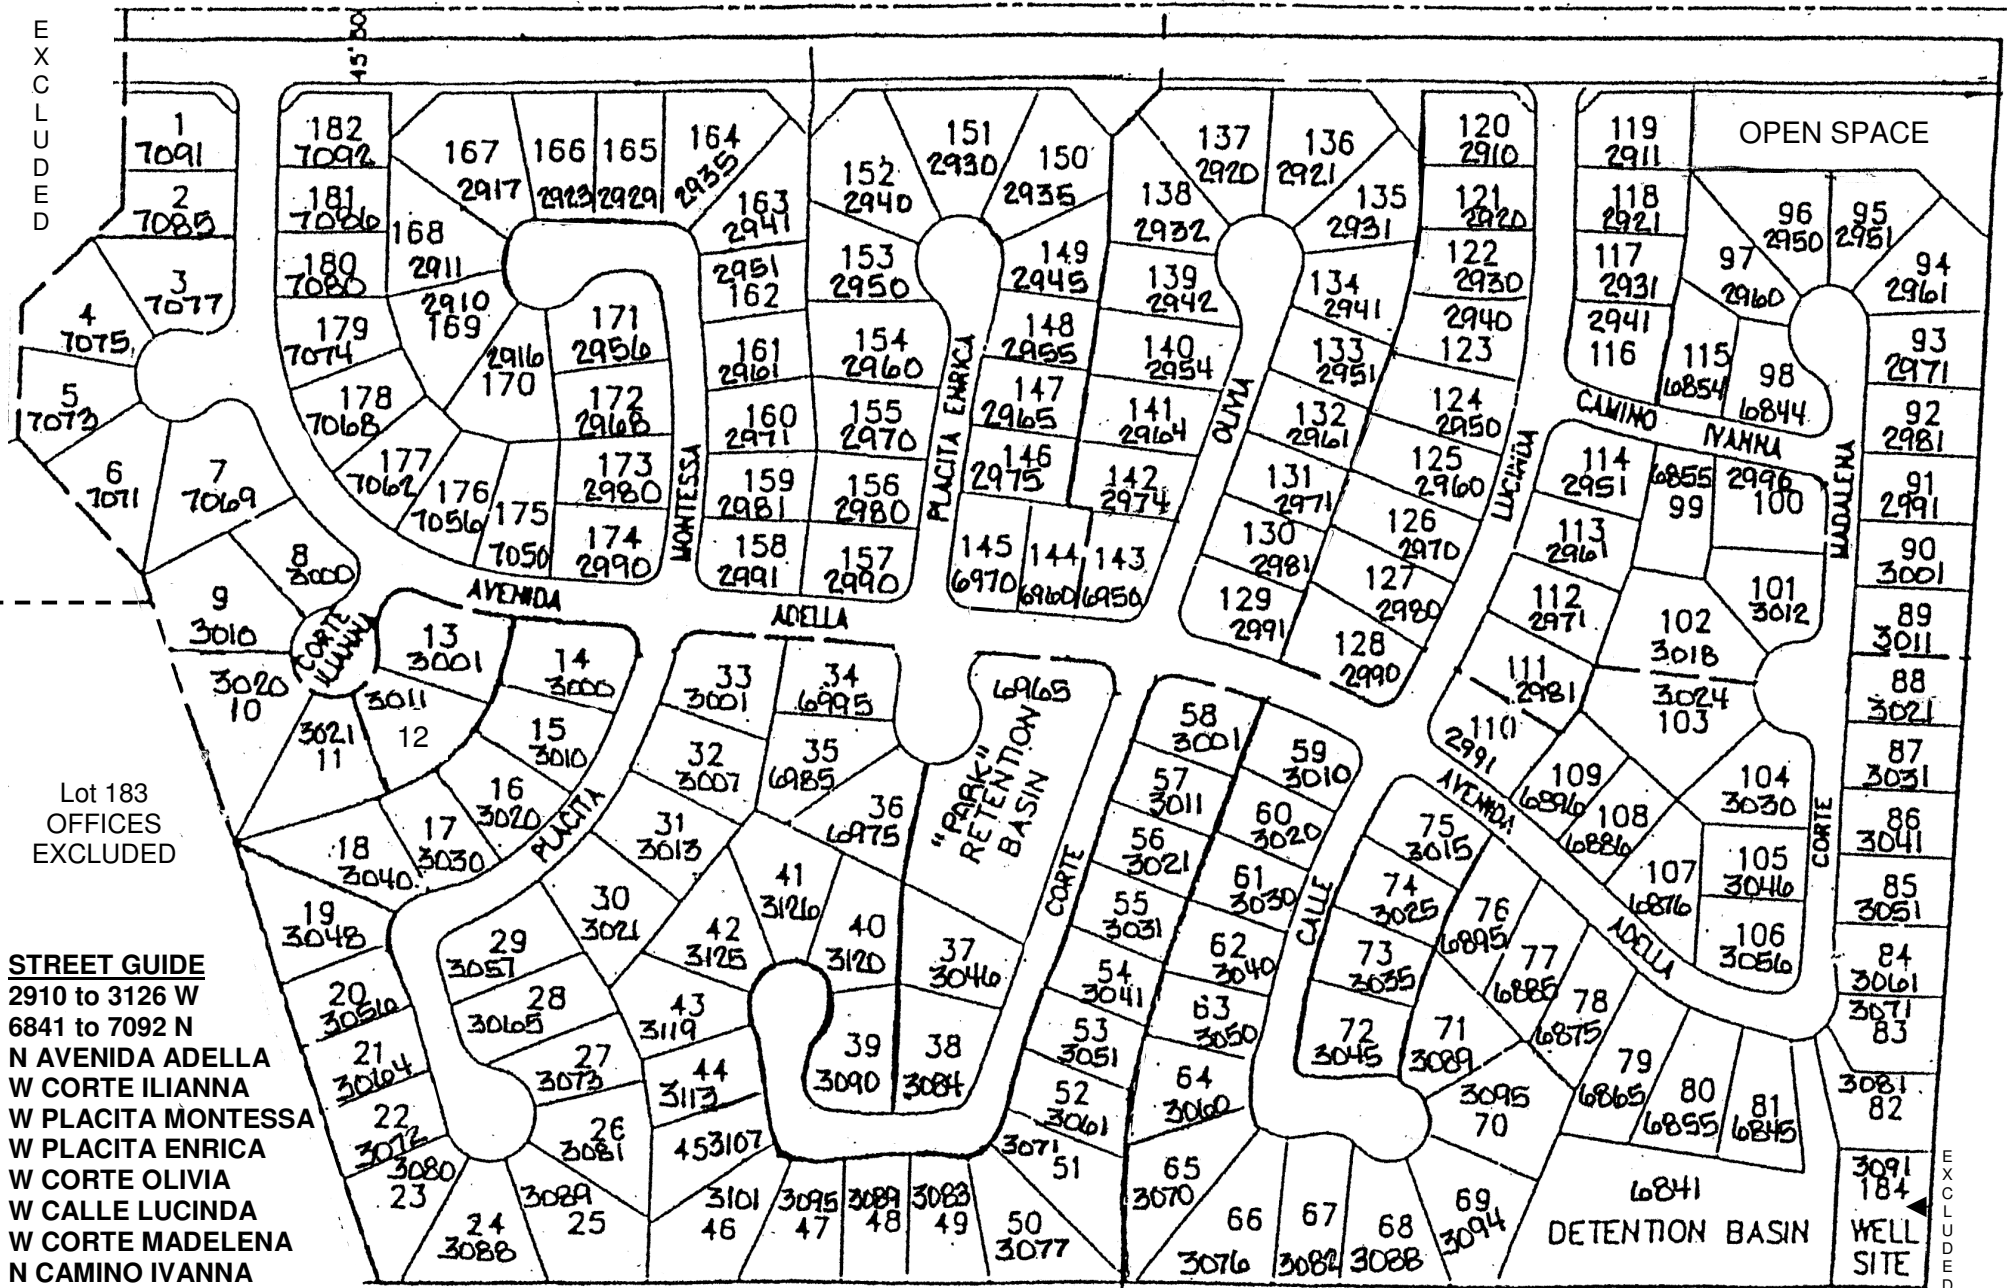

NORTH TO INA ROAD (~1/8 mile)

SHANNON ROAD

SOUTH TO ORANGE GROVE ROAD

EXCLUDED

Lot 183
OFFICES
EXCLUDED

STREET GUIDE

- 2910 to 3126 W
- 6841 to 7092 N
- N AVENIDA ADELLA
- W CORTE ILIANNA
- W PLACITA MONTESSA
- W PLACITA ENRICA
- W CORTE OLIVIA
- W CALLE LUCINDA
- W CORTE MADELENA
- N CAMINO IVANNA

CASAS ADOBES TERRACE HOA LOTS 1-182 (annotated version of Pima County Book 44, Page 91)

EXCLUDED